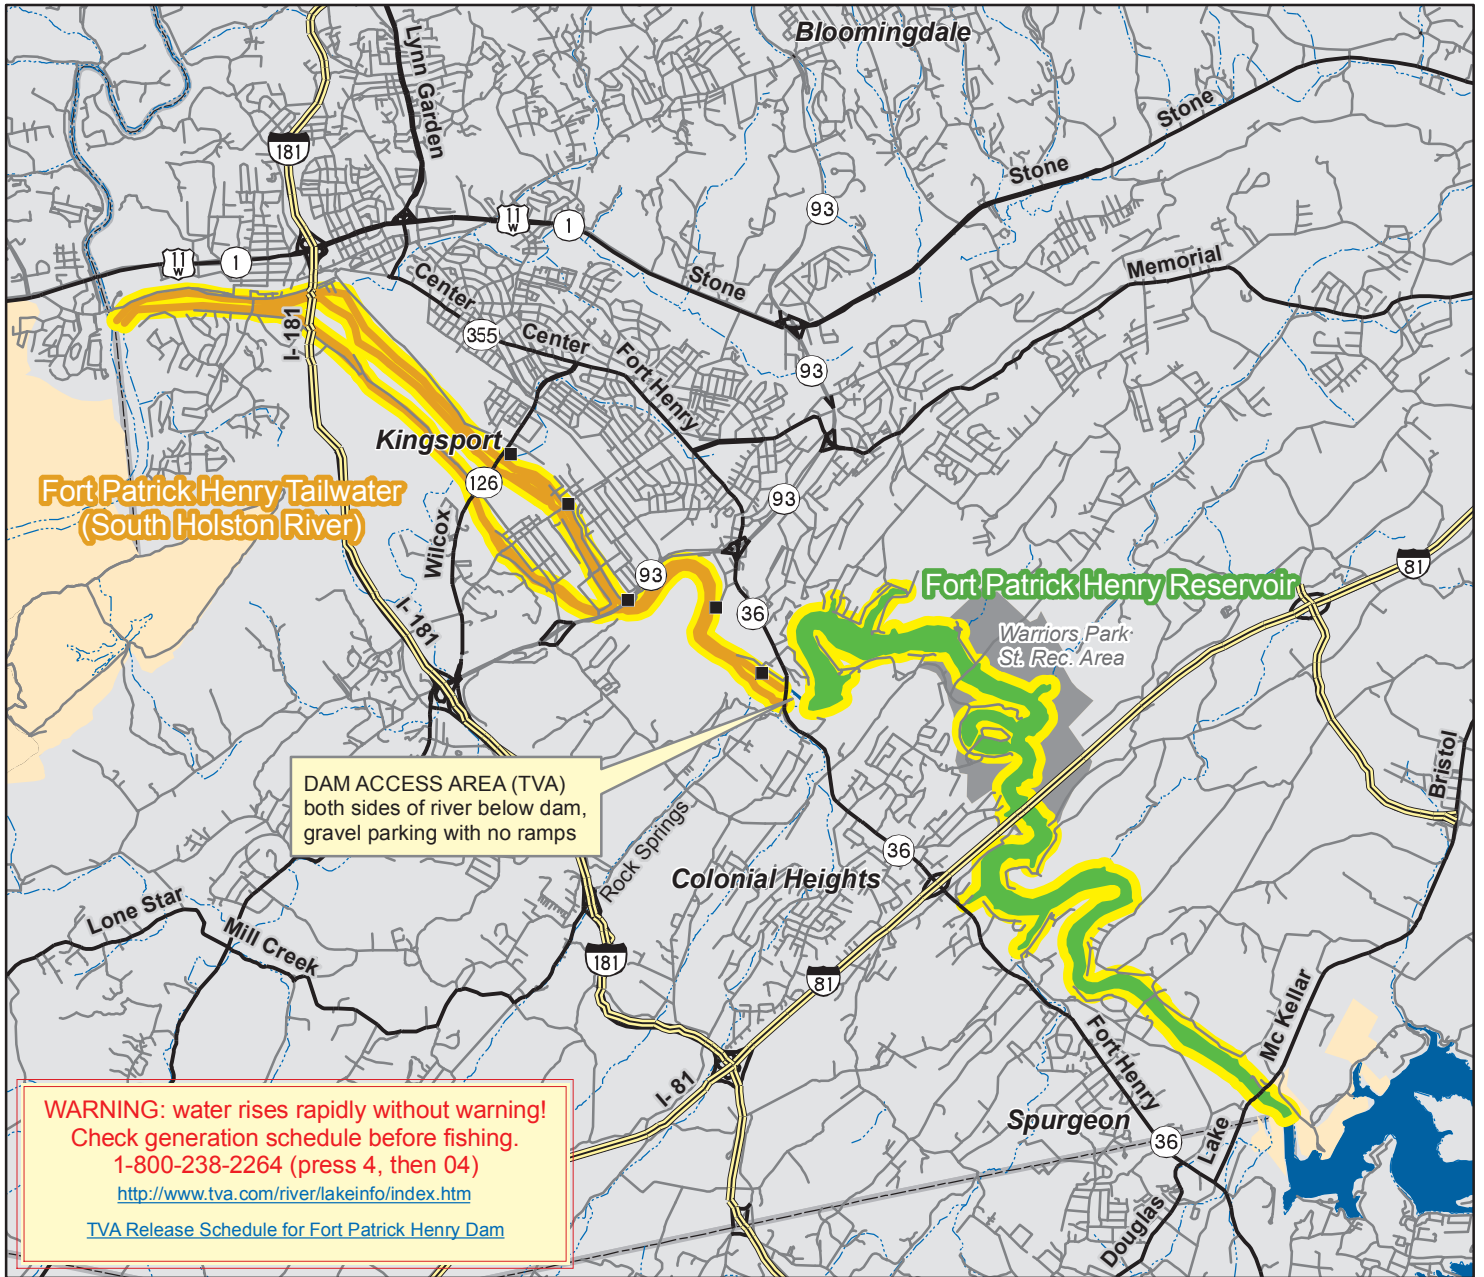

Stocked Trout Program

Fort Patrick Henry Reservoir and Tailwater (S. Fk. Holston River)

Trout Stream or Lake

Trout Reservoir

Trout Tailwater

Winter Trout Stream or Lake

■ Stocking Site