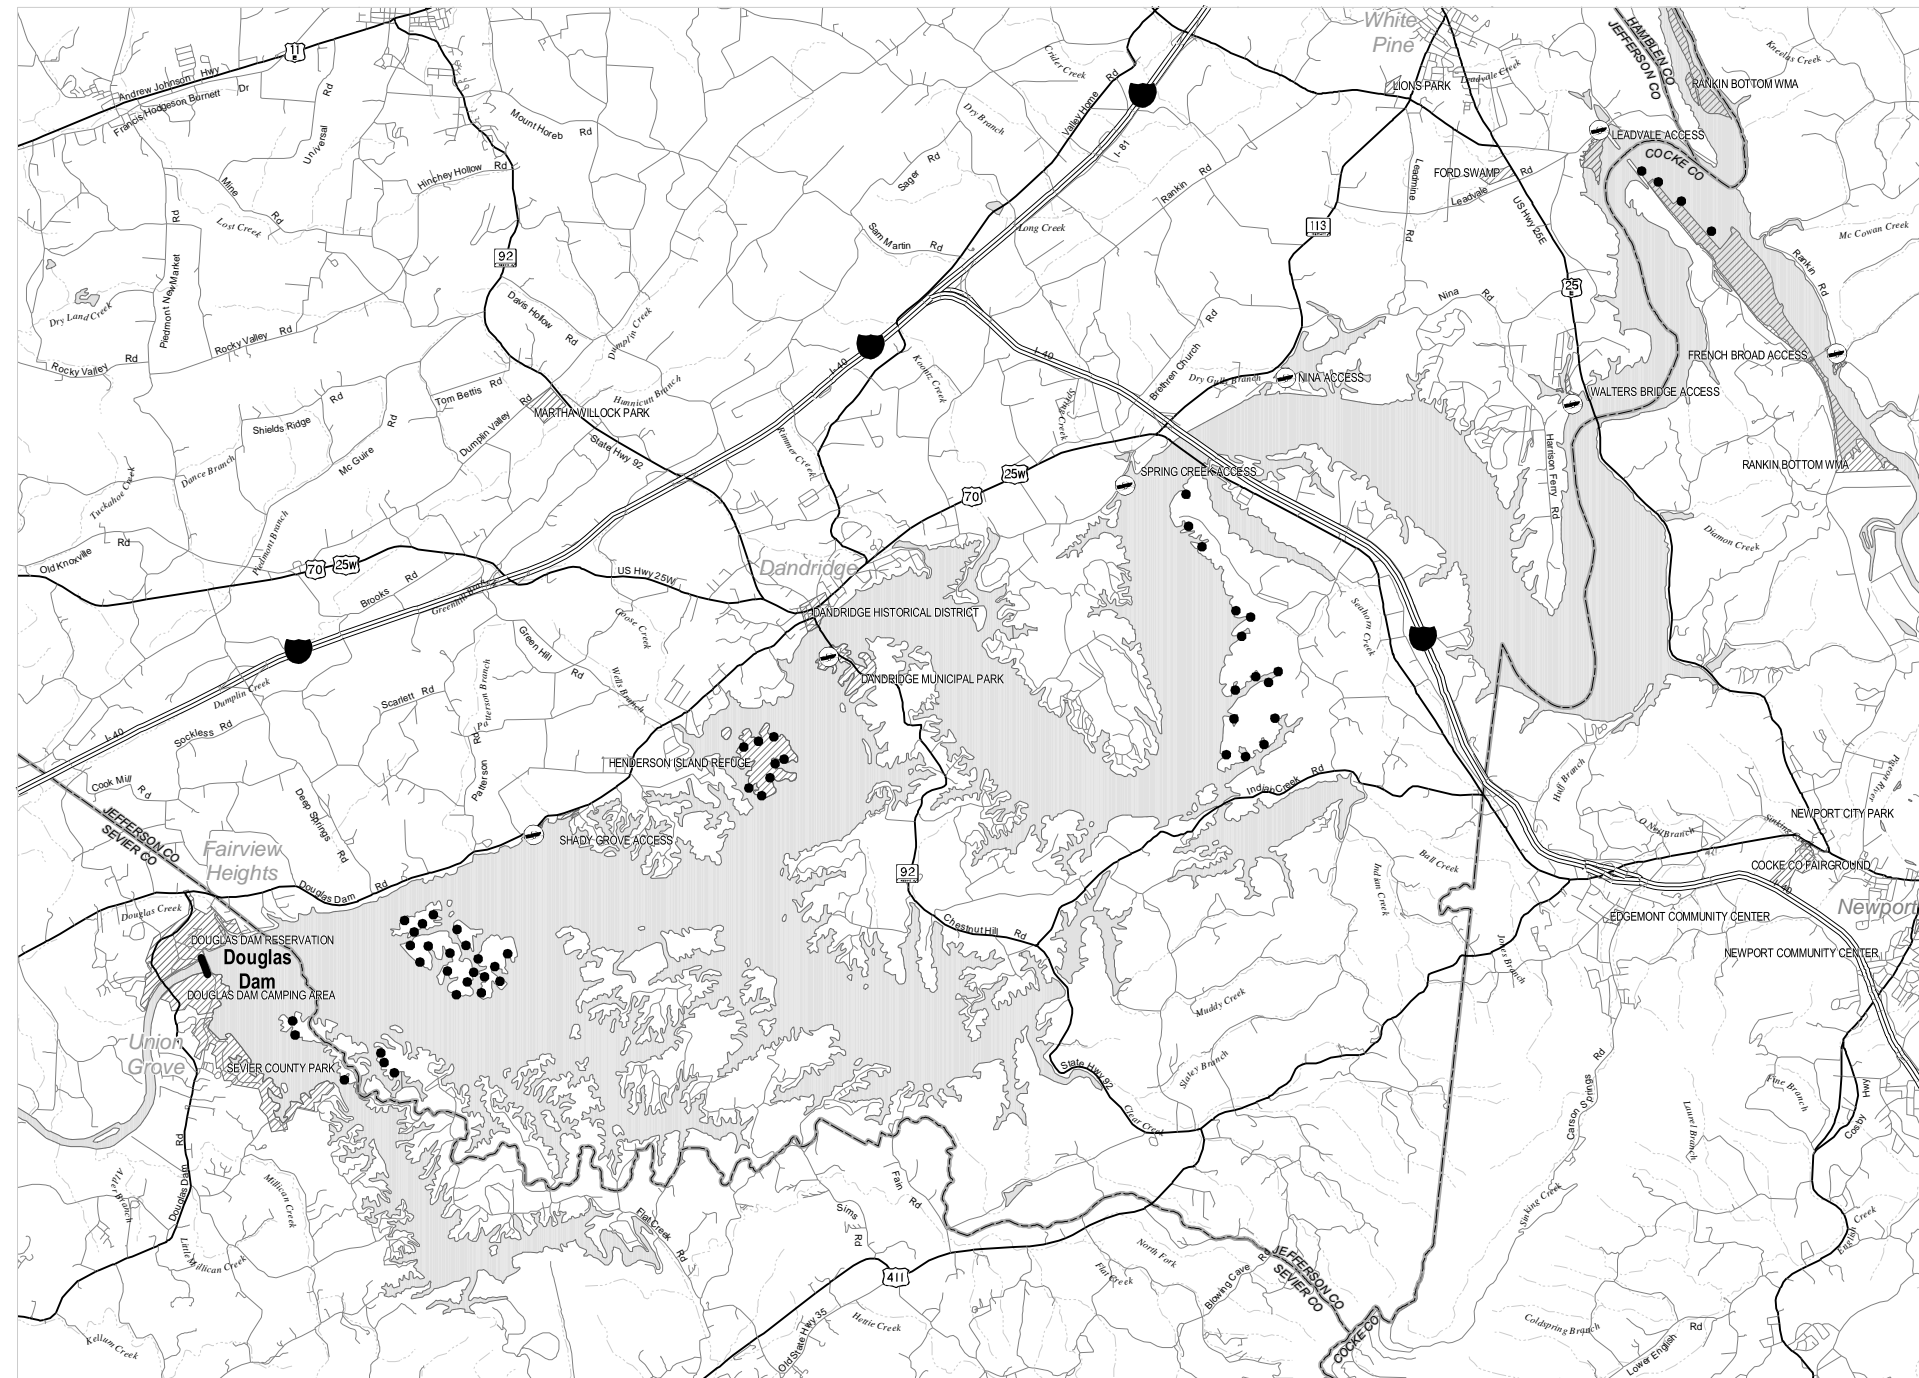

# Douglas Reservoir

## Legend

- Fish Attractor Sites
- ☛ Public Boating Access Sites
- ▨ Public Lands Atlas
- ▭ Douglas Reservoir
- ▬ Interstate Highways
- ▬ Federal and State Highways
- ▬ Local Roads
- ▬ County Boundaries
- ▬ Streams

Generated by the TWRA Geographic Information System (GB), July 2002.